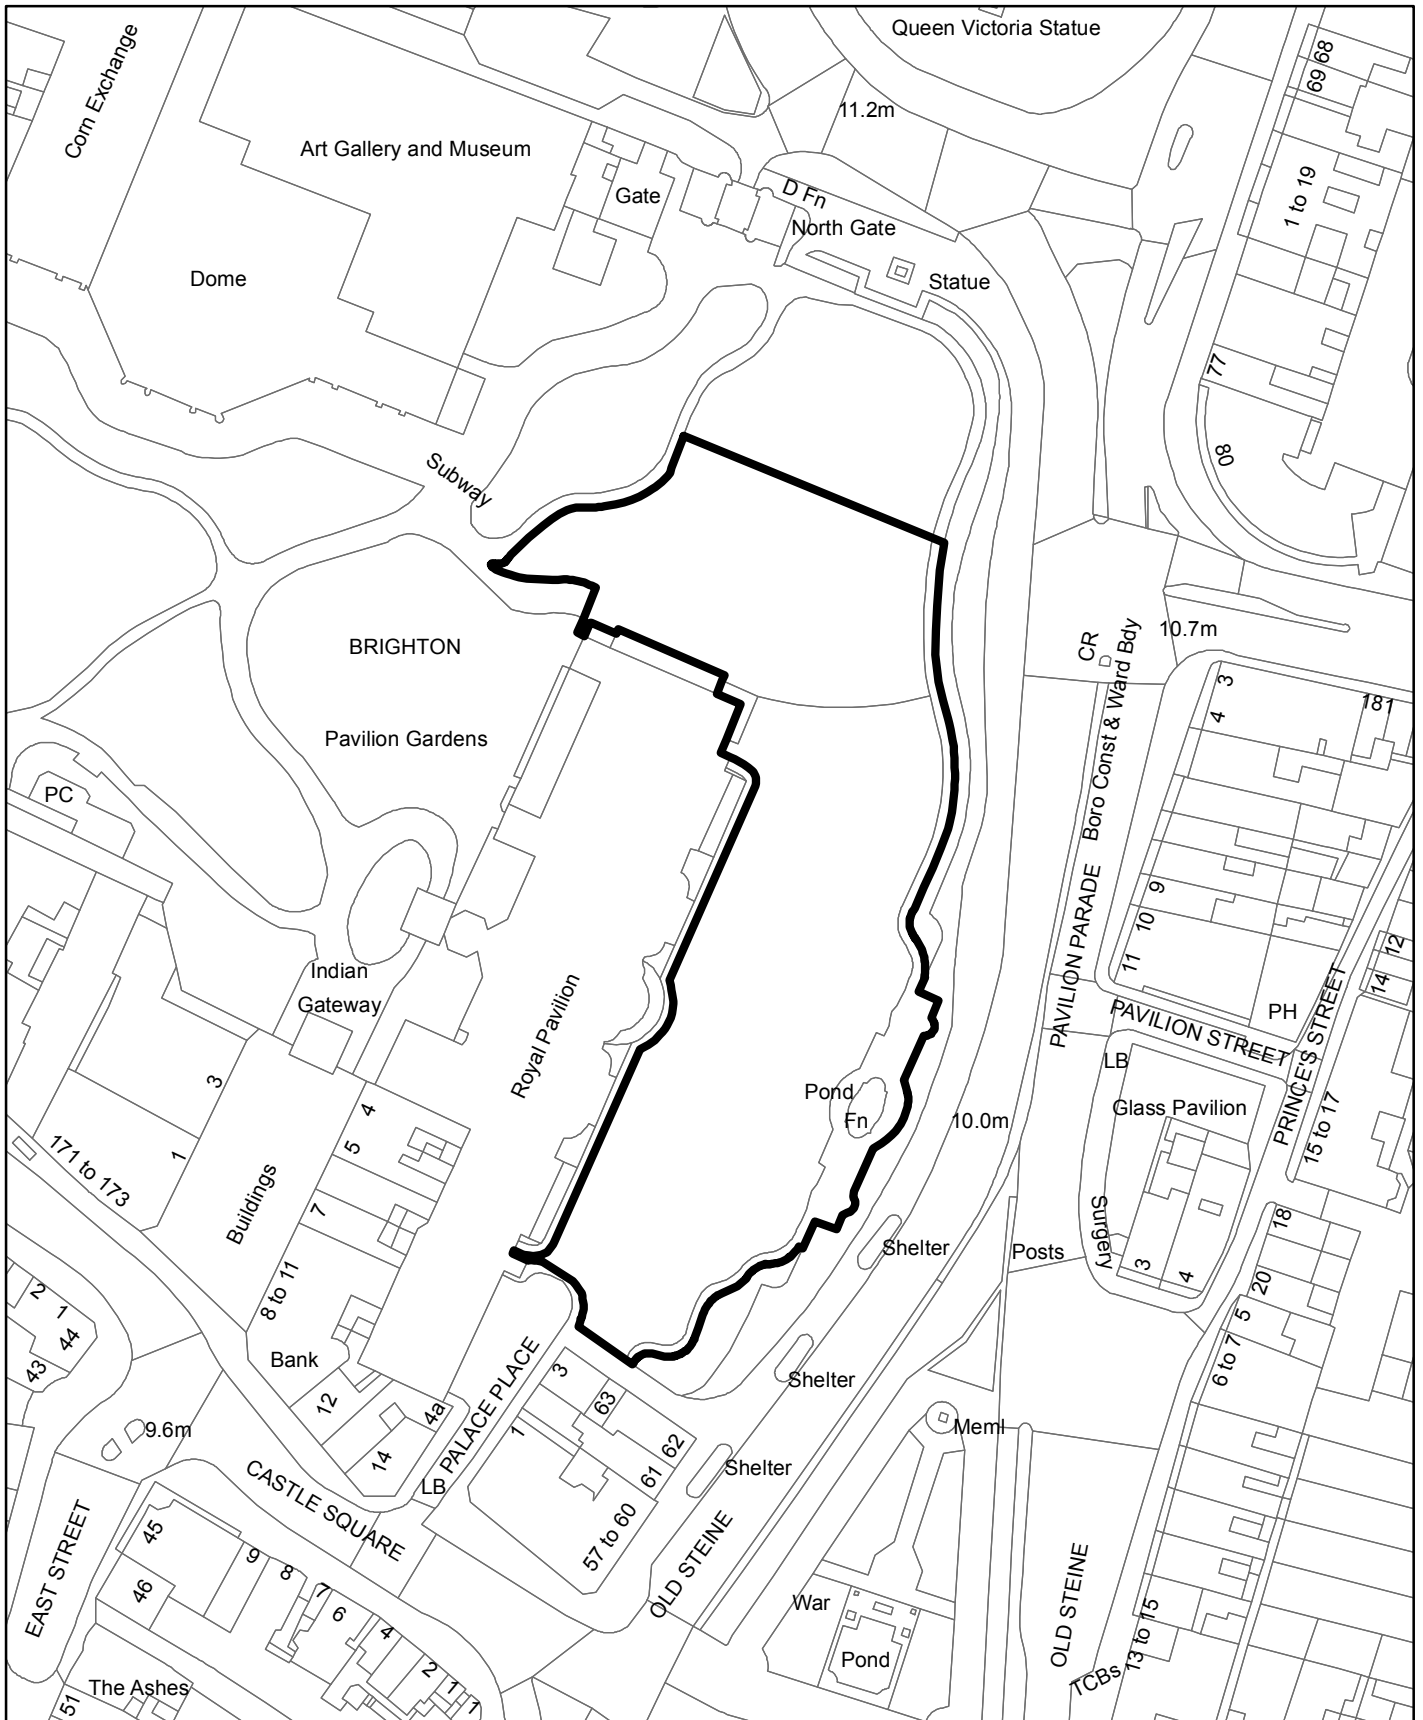

BH2017/02299 Royal Pavilion, Pavilion Buildings, Brighton

**Brighton & Hove
City Council**

Scale: 1:1,250